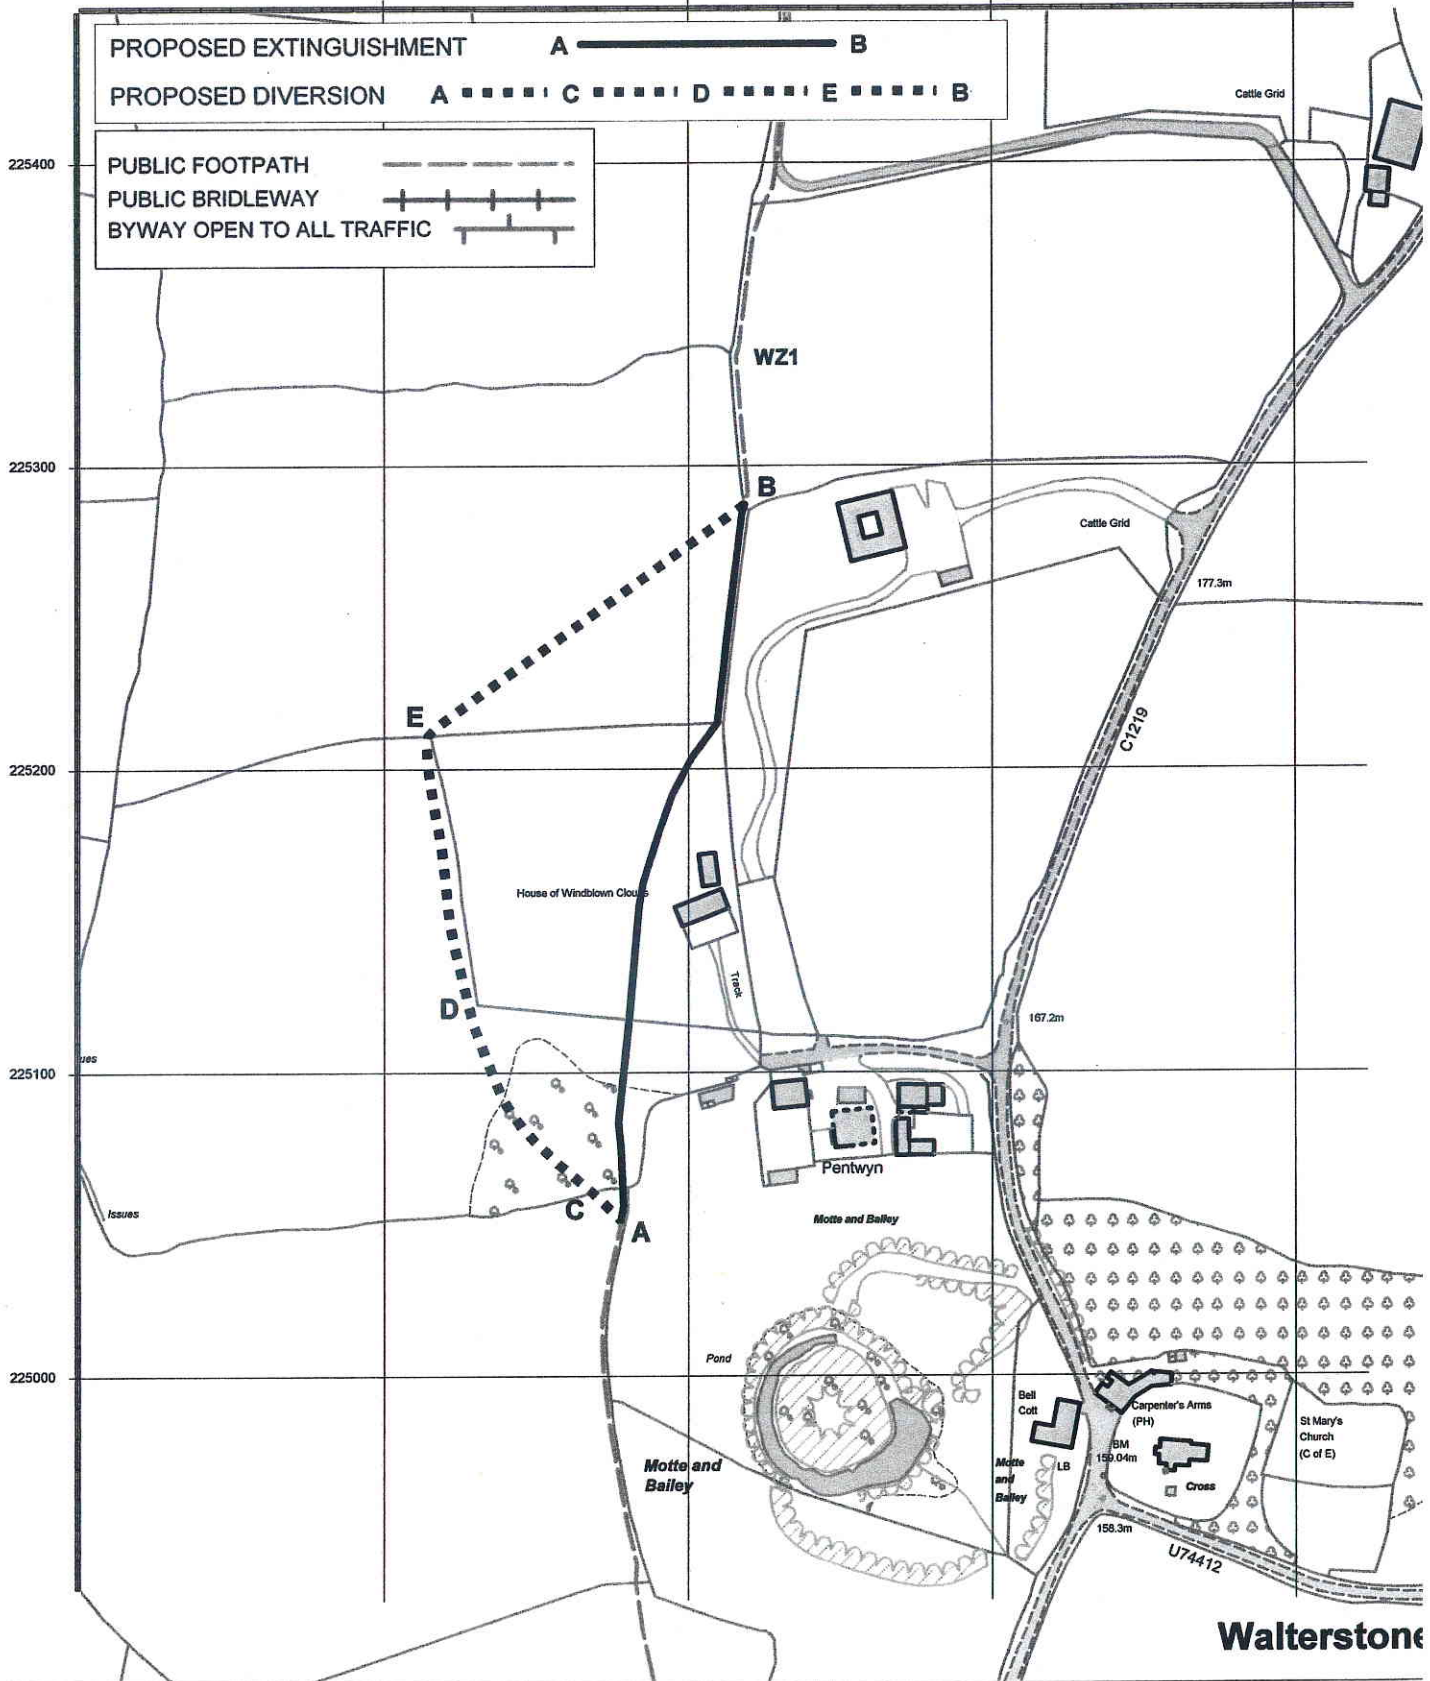

333800

333900

334000

334100

Walterstone

LOCATION PLAN - PARISH OF WALTERSTONE
PROPOSED DIVERSION OF
PUBLIC FOOTPATH WZ1
DWG No: D394/397-1
SCALE 1:2500

Herefordshire Council
Public Rights of Way
PO Box 41
Leominster
HR6 0ZA
Tel.: (01432) 260000
Fax.: (01432) 260579